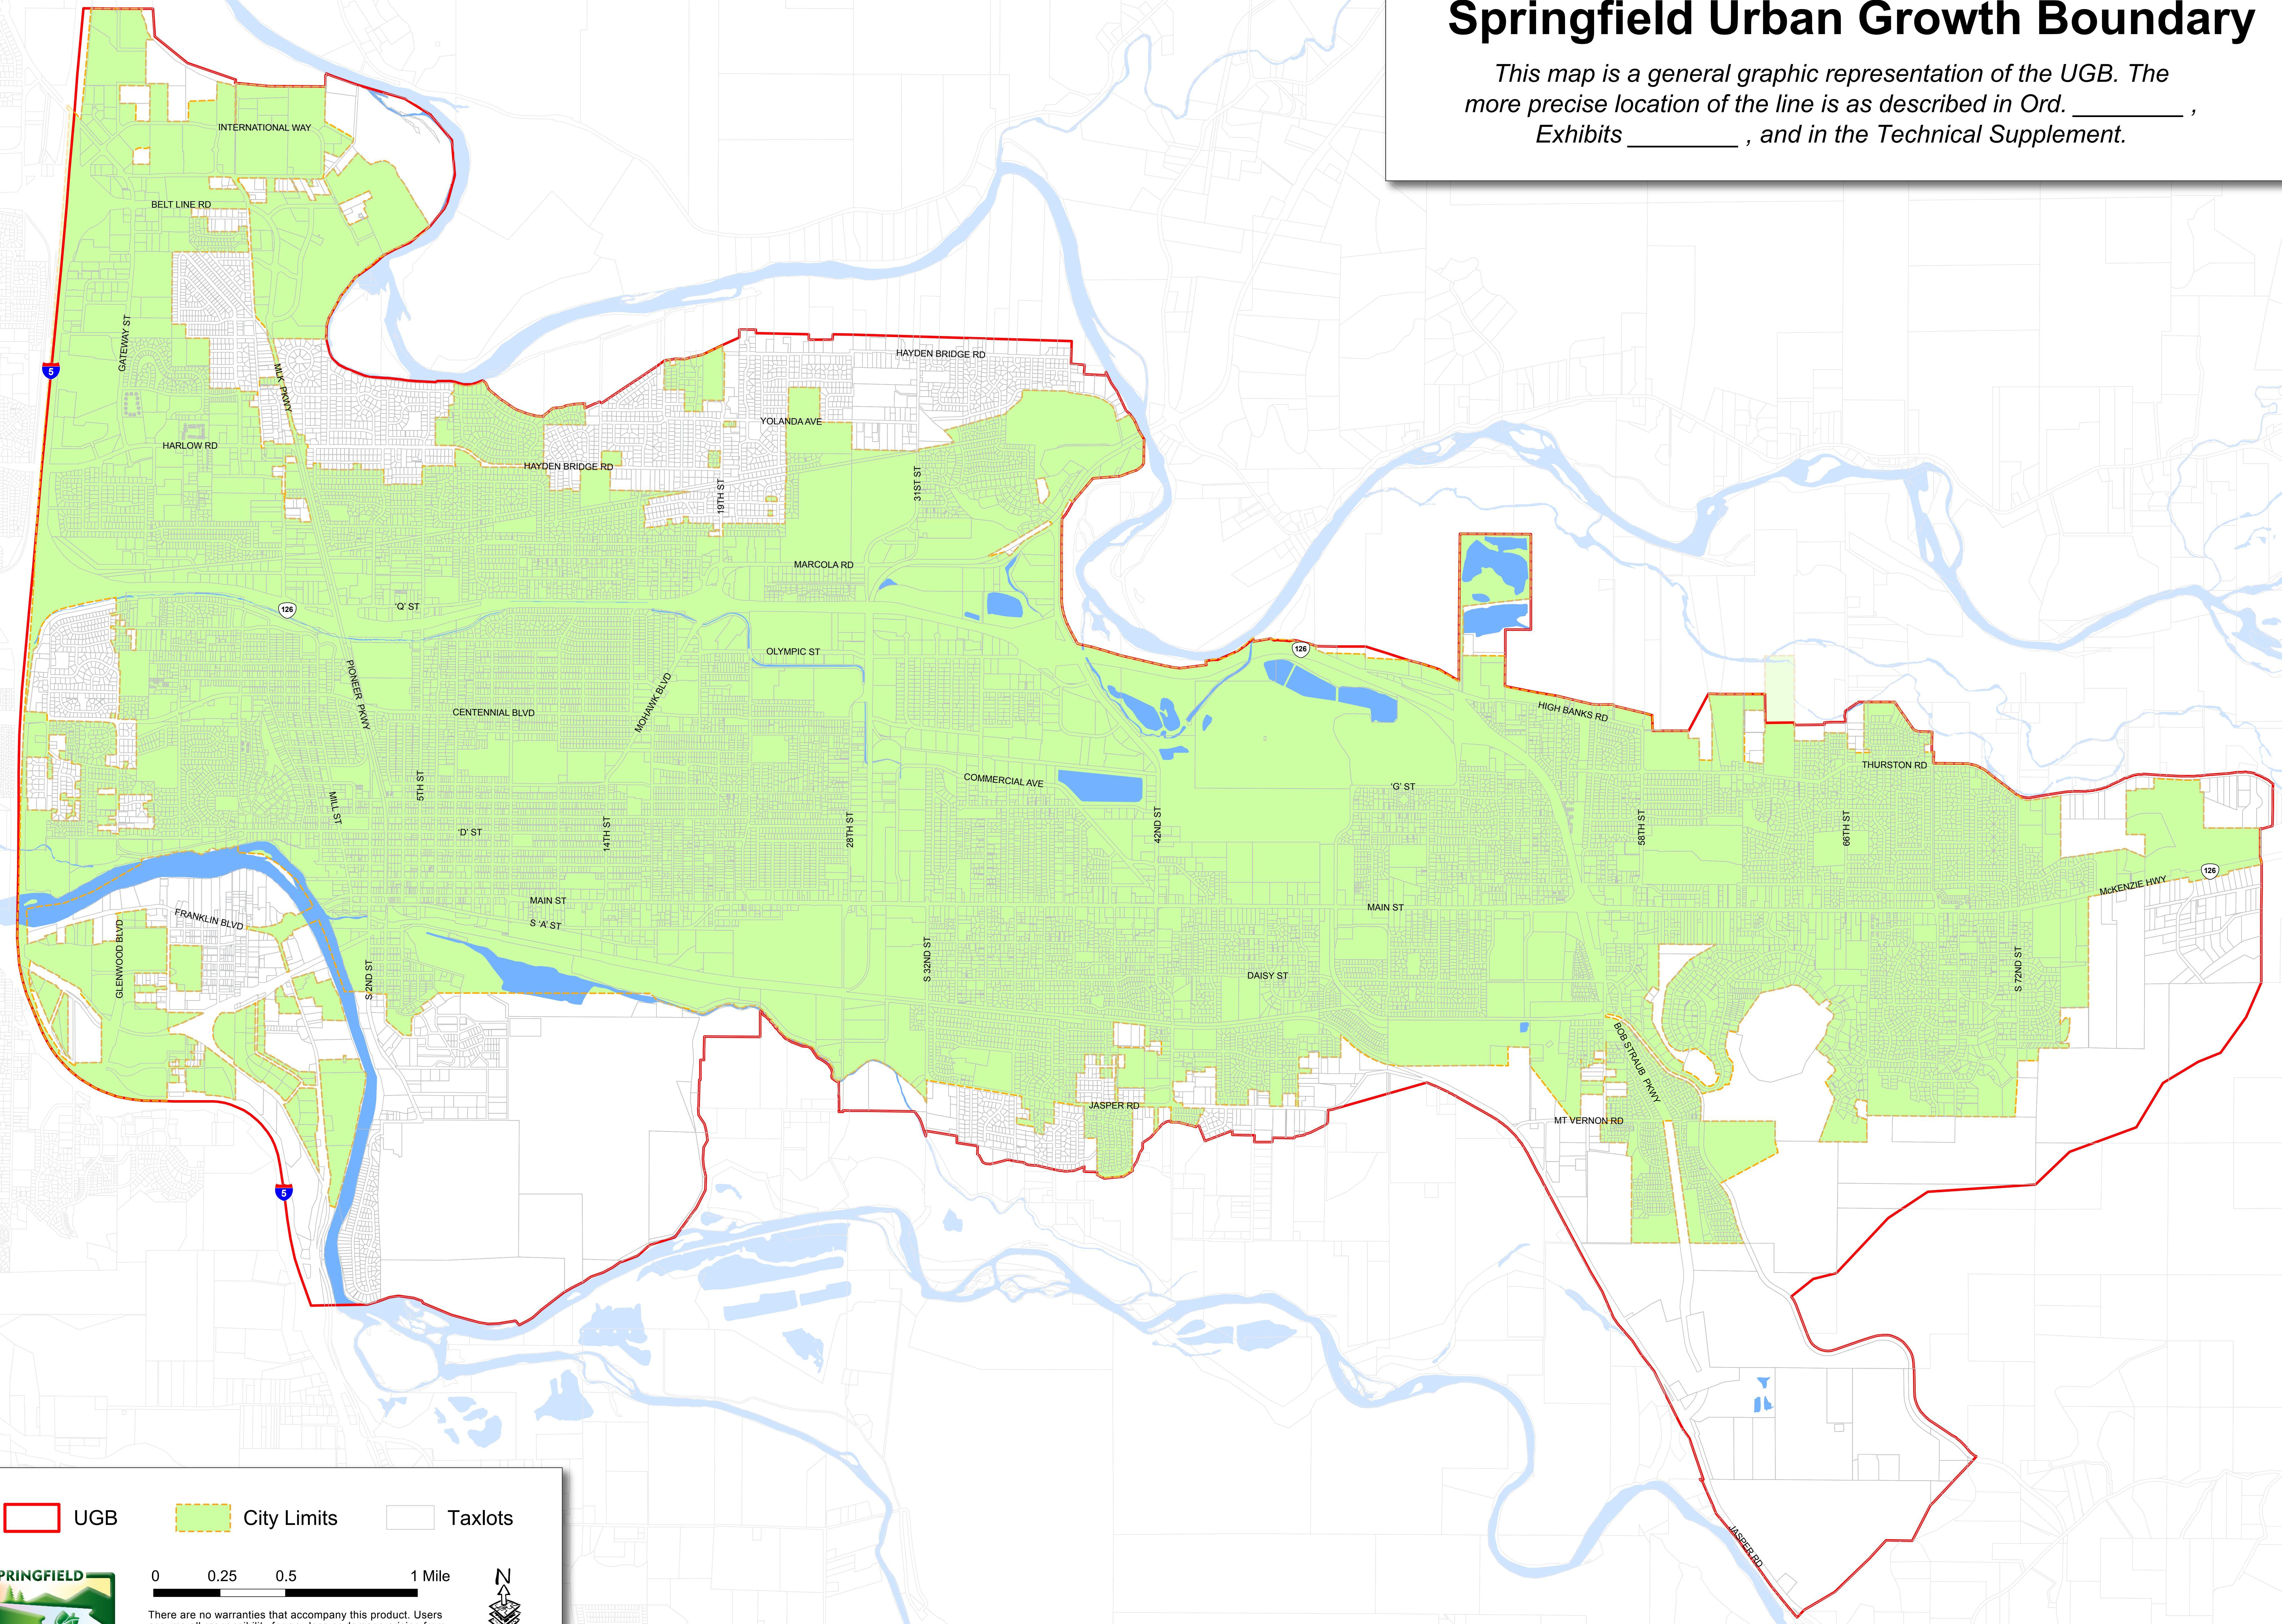

Springfield Urban Growth Boundary

This map is a general graphic representation of the UGB. The more precise location of the line is as described in Ord. _____, Exhibits _____, and in the Technical Supplement.

UGB City Limits Taxlots

0 0.25 0.5 1 Mile